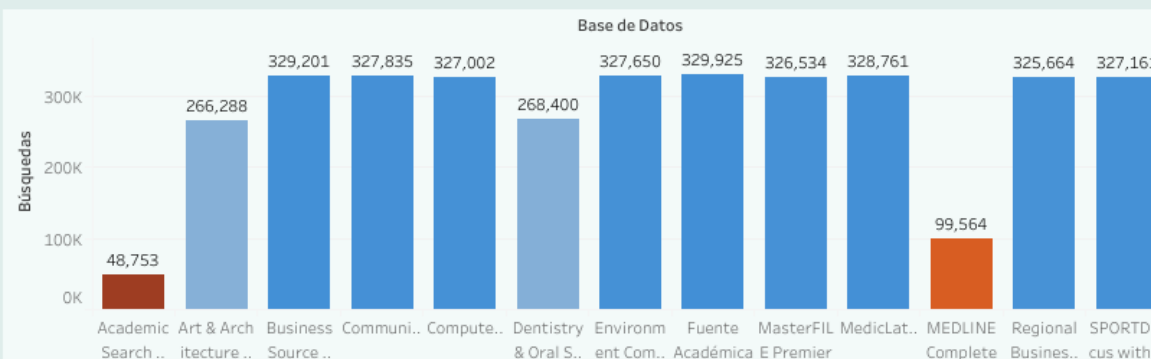

Búsquedas por base de datos

Búsquedas

Base de Datos

Fuente Académica	329,925
Business Source Complete	329,201
MedicLatina	328,761
Communication & Mass Media Complete	327,835
Environment Complete	327,650
SPORTDiscus with Full Text	327,161
Computers & Applied Sciences Complete	327,002
MasterFILE Premier	326,534
Regional Business News	325,664
Dentistry & Oral Sciences Source	268,400
Art & Architecture Complete	266,288
MEDLINE Complete	99,564
Academic Search Ultimate	48,753